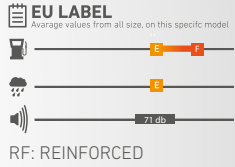

GRIP THE ROAD SAFELY IN WINTER CONDITIONS