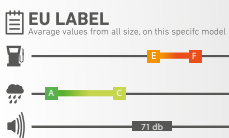

MAXIMUM PERFORMANCE DURING FOUR SEASONS