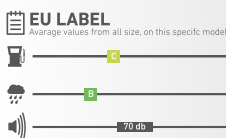

ENJOY THE ROAD WITH PERFECT DYNAMIC STRUCTURE