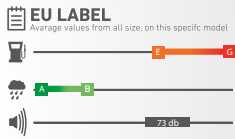

TIRES FOR INCREASING THE SAFETY OF LIGHT TRUCKS DRIVING ON WET, SNOW OR ICE COVERED ROADWAYS.