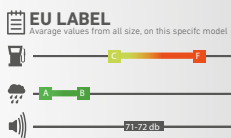

ULTIMATE PERFORMANCE IN SUMMER