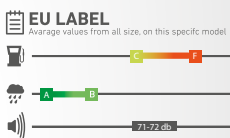

ENJOY THE ROAD EVEN UNDER HEAVY LOAD