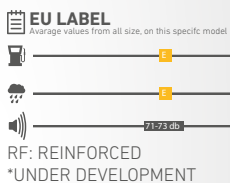

UNIQUE TRACTION ON ANY SURFACE