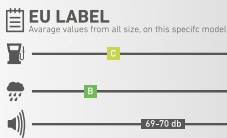

ECOLOGICALLY FRIENDLY FUEL SAVING PERFORMANCE

* UNDER DEVELOPMENT

ALL SIZES

- 195/60 R15 88H
- 205/55 R16 91H
- 175/70 R14*
- 185/70 R14*
- 175/65 R14*
- 185/65 R14*
- 185/65 R15*
- 195/65 R15*
- 205/65 R15*
- 185/60 R14*
- 185/60 R15*
- 205/60 R16*
- 215/60 R16*
- 185/55 R14*
- 185/55 R15*
- 195/55 R15*
- 195/55 R16*
- 195/50 R15*
- 195/50 R16*