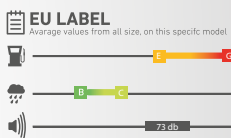

DON'T WORRY ABOUT LOAD IN WINTER