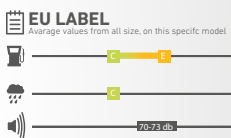

TRACTION AND GRIP IN WINTER CONDITIONS