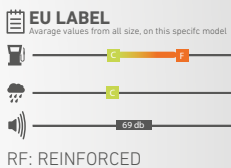

PERFORMANCE HANDLING ANY ROAD